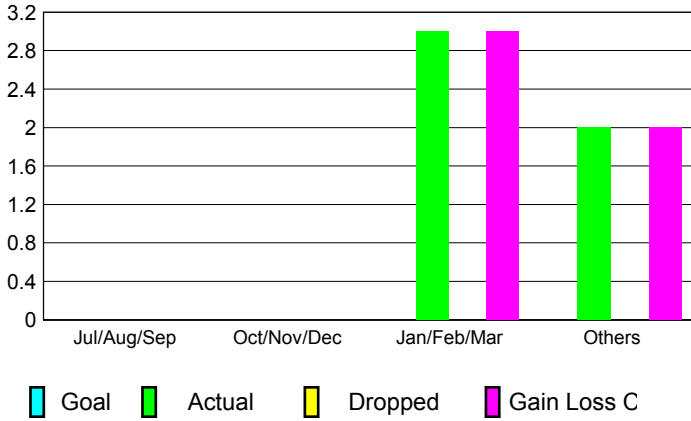

GMT: **Ricardo Shoiti Komatsu**

Location: **BRAZIL**

GMT CA: **3**

CLUBS

Month	New Club Goal	Actual New Clubs	Actual Dropped Clubs	Gain/Loss of Clubs
2012-2013				
Jul/Aug/Sep		0	0	0
Oct/Nov/Dec		0	0	0
Jan/Feb/Mar		3	0	3
Apr/May/Jun		2	0	2
Totals		5	0	5

Club Results 2012-2013
Goal, New, Dropped, Gain/Loss

YTD Status Quo Clubs 2012-2013

Status Quo Clubs Compared to Status Quo Members

Club Gain/Loss 2012-2013

MEMBERSHIP

Month	Net Memb Goal	Actual New Memb	Actual Dropped Memb	Gain/Loss of Memb
2012-2013				
Jul/Aug/Sep		39	21	18
Oct/Nov/Dec		19	93	-74
Jan/Feb/Mar		124	32	92
Apr/May/Jun		106	45	61
Totals		288	191	97