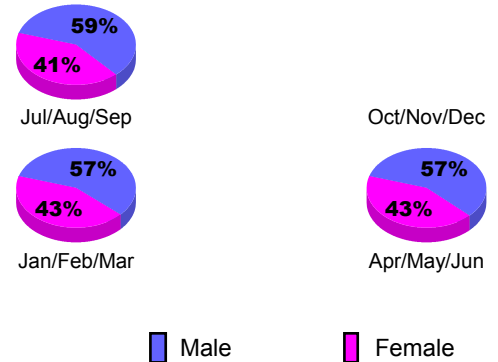

Club Results 2012-2013
Goal, New, Dropped, Gain/Loss

YTD Status Quo Clubs 2012-2013

Status Quo Clubs Compared to Status Quo Members

Club Gain/Loss 2012-2013

MEMBERSHIP

Month	Net Memb Goal	Actual New Memb	Actual Dropped Memb	Gain/Loss of Memb
2012-2013				
Jul/Aug/Sep		39	21	18
Oct/Nov/Dec		19	93	-74
Jan/Feb/Mar		124	32	92
Apr/May/Jun		106	45	61
Totals		288	191	97

Membership Results 2012-2013
Goal, New, Dropped, Gain/Loss

Gender Comparison 2012-2013

Membership Gain/Loss 2012-2013