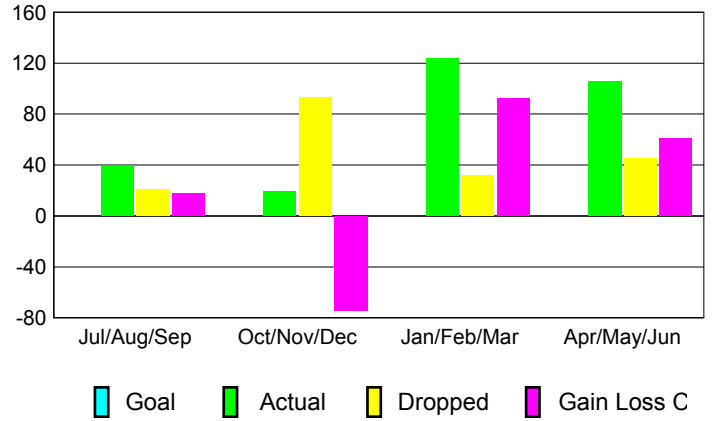

GMT: **Ricardo Shoiti Komatsu**

Location: **BRAZIL**

GMT CA: **3**

CLUBS

Month	New Club Goal	Actual New Clubs	Actual Dropped Clubs	Gain/Loss of Clubs
2012-2013				
Jul/Aug/Sep		0	0	0
Oct/Nov/Dec		0	0	0
Jan/Feb/Mar		3	0	3
Apr/May/Jun		2	0	2
Totals		5	0	5

Club Results 2012-2013
Goal, New, Dropped, Gain/Loss

YTD Status Quo Clubs 2012-2013

Status Quo Clubs Compared to Status Quo Members

Club Gain/Loss 2012-2013

MEMBERSHIP

Month	Net Memb Goal	Actual New Memb	Actual Dropped Memb	Gain/Loss of Memb
2012-2013				
Jul/Aug/Sep		39	21	18
Oct/Nov/Dec		19	93	-74
Jan/Feb/Mar		124	32	92
Apr/May/Jun		106	45	61
Totals		288	191	97

Membership Results 2012-2013
Goal, New, Dropped, Gain/Loss

Gender Comparison 2012-2013

Membership Gain/Loss 2012-2013