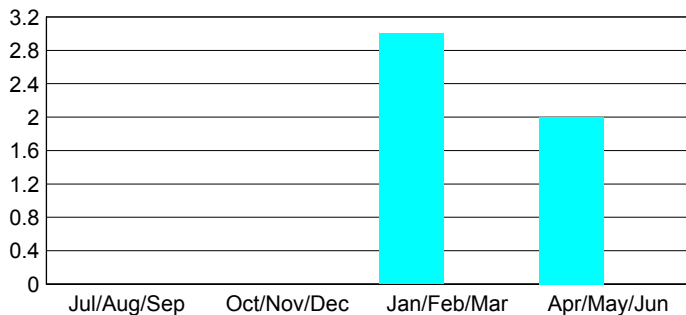

GMT: **Ricardo Shoiti Komatsu**

Location: **BRAZIL**

GMT CA: **3**

CLUBS

Month	New Club Goal	Actual New Clubs	Actual Dropped Clubs	Gain/Loss of Clubs
2012-2013				
Jul/Aug/Sep		0	0	0
Oct/Nov/Dec		0	0	0
Jan/Feb/Mar		3	0	3
Apr/May/Jun		2	0	2
Totals		5	0	5

Club Results 2012-2013
Goal, New, Dropped, Gain/Loss

YTD Status Quo Clubs 2012-2013

Status Quo Clubs Compared to Status Quo Members

Club Gain/Loss 2012-2013

MEMBERSHIP

Month	Net Memb Goal	Actual New Memb	Actual Dropped Memb	Gain/Loss of Memb
2012-2013				
Jul/Aug/Sep		39	21	18
Oct/Nov/Dec		19	93	-74
Jan/Feb/Mar		124	32	92
Apr/May/Jun		106	45	61
Totals		288	191	97

Membership Results 2012-2013
Goal, New, Dropped, Gain/Loss

Gender Comparison 2012-2013

Membership Gain/Loss 2012-2013